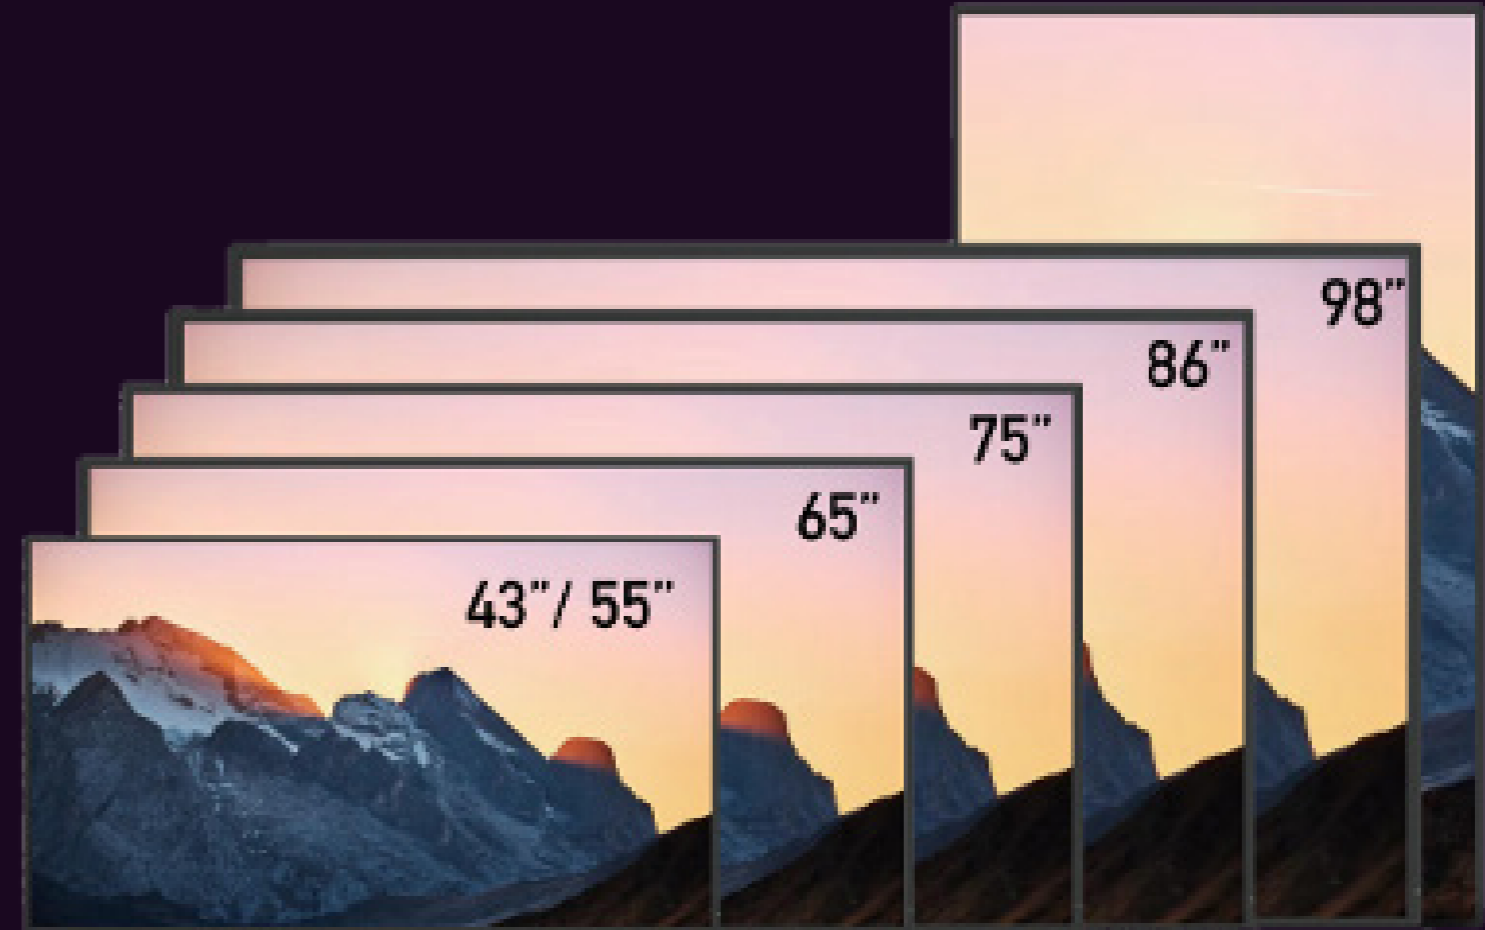

ZYNAGE

PROFESSIONAL
DISPLAY SOLUTIONS